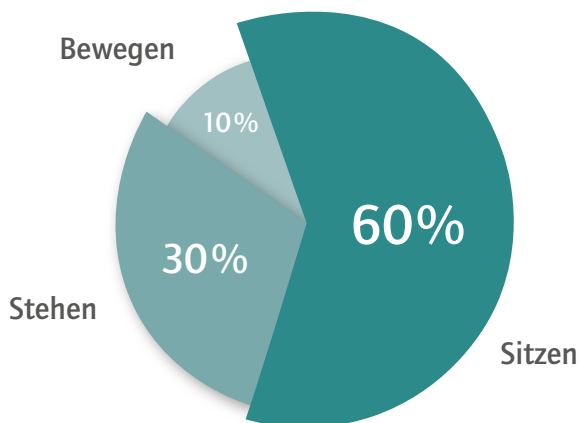

Arbeitsmediziner empfehlen für den Ausgleich des Bewegungsmangels: 60% der Tätigkeiten im Büro sollten im Sitzen verbracht werden, 30% im Stehen und der Rest in Bewegung.

To compensate for the lack of movement, occupational physicians recommend: 60% of office work should be spent sitting, 30% standing and the rest moving.

Voor het tekort aan beweging wordt door bedrijfsartsen aanbevolen: 60% van de bezigheden op kantoor moeten zittend doorgebracht worden, 30% staand en de rest in beweging.